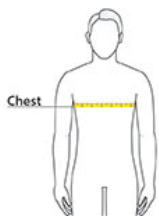

SPEC SHEET + MEASUREMENTS

Carhartt® ANSI 107 Class 3 Hooded Sweatshirt.
CT104987

PRODUCT MEASUREMENTS

	S	M	L	XL	2XL	3XL	4XL
Body Length at Back	28	29	29	30	30	31	31
Chest	22 1/2	24 1/2	26 1/2	28 1/2	30 1/2	32 1/2	34 1/2
Sleeve Length from Center Back	35 7/8	36 5/8	37 3/8	38 1/8	38 7/8	39 3/8	39 7/8

Body Length at Back: Measured from high point shoulder to finished hem at back.

Chest: Measured across the chest one inch below armhole when laid flat.

Sleeve Length from Center Back: Measure from Center Back neck to shoulder point to sleeve hem.

SIZE CHARTS

	S	M	L	XL	2XL	3XL	4XL	5XL	6XL
Chest	34-36	38-40	42-44	46-48	50-52	54-56	58-60	62-64	66-68

SPEC SHEET + MEASUREMENTS

Carhartt® ANSI 107 Class 3 Hooded Sweatshirt.
CT104987

HOW TO MEASURE

CHEST

Measure under the arm and around the fullest part of the chest with arms down, keeping tape horizontal.